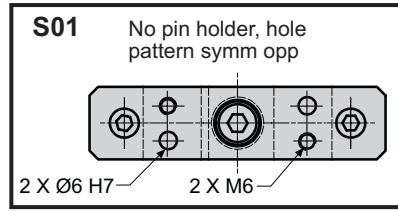

**Hand applied locator,
twin shaft, 25 & 45
stroke**

Weight 7.5kg

Stroke Options:
25,45

Pin Position Options:
Standard S31
Vertical Offset S32
Horizontal Offset Right S33

TO ORDER :

CLPJ10 -	25	S32	37
	Stroke		Offset Size
	25,45		- S31
			25-66 S32
			58-116 S33
Pin Position			
S00	No pin holder, standard hole pattern		
S01	No pin holder, symm opp hole pattern		
S31	Standard		
S32	Vertical Offset		
S33	Horizontal Offset		

Ordering example:

CLPJ10-25-S32-66

CLPJ10 Hand locator.
25 25 stroke
S32 Vertical offset
66 66mm Offset