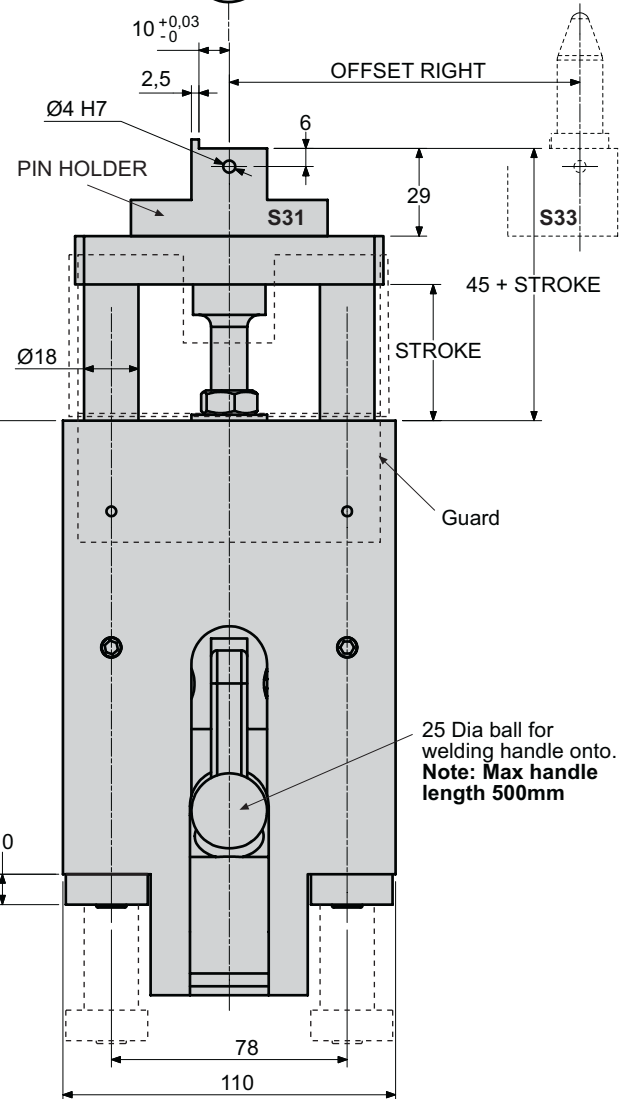

**Hand applied locator,
twin shaft, 25 & 45
stroke**

Weight 7.5kg

Stroke Options:
25,45

Pin Position Options:
Standard S31
Vertical Offset S32
Horizontal Offset Right S33

TO ORDER :

CLPJ10 -	25	S32	37
	Stroke		Offset Size
	25,45		- S31
			25-66 S32
			58-116 S33
Pin Position			
S00	No pin holder, standard hole pattern		
S01	No pin holder, symm opp hole pattern		
S31	Standard		
S32	Vertical Offset		
S33	Horizontal Offset		

Ordering example:

CLPJ10-25-S32-66

CLPJ10 Hand locator.
25 25 stroke
S32 Vertical offset
66 66mm Offset