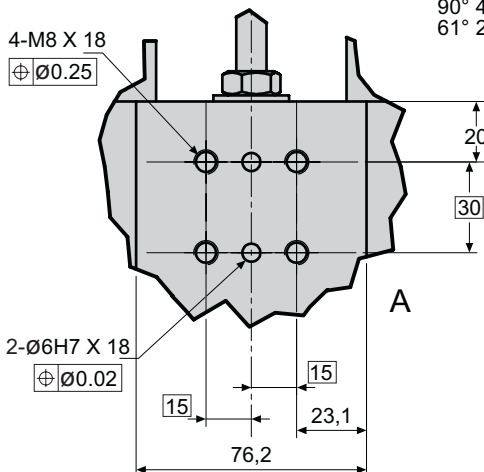

**Hand applied locator,
twin shaft, 25 & 45
stroke**

Weight 7.5kg

Stroke Options:
25,45

Pin Position Options:
Standard S31
Vertical Offset S32
Horizontal Offset Right S33

TO ORDER :

CLPJ10 -	25	S32	37
	Stroke		Offset Size
	25,45		- S31
			25-66 S32
			58-116 S33
Pin Position			
S00	No pin holder, standard hole pattern		
S01	No pin holder, symm opp hole pattern		
S31	Standard		
S32	Vertical Offset		
S33	Horizontal Offset		

Ordering example:

CLPJ10-25-S32-66

CLPJ10 Hand locator.
25 25 stroke
S32 Vertical offset
66 66mm Offset