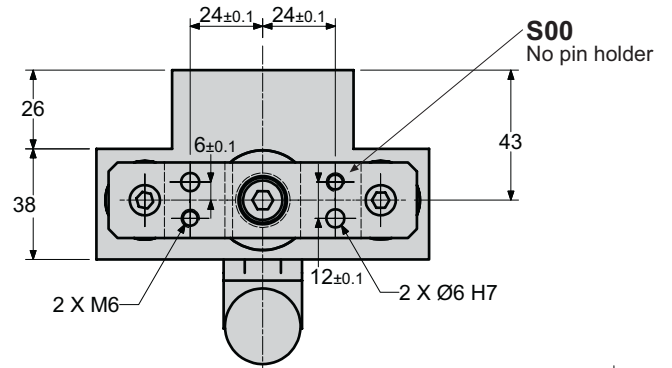

**Hand applied locator,
twin shaft, 25 & 45
stroke**

Weight 7.5kg

Stroke Options:
25,45

Pin Position Options:
Standard S31
Vertical Offset S32
Horizontal Offset Right S33

TO ORDER :

CLPJ10 -	25	S32	37
	Stroke		Offset Size
	25,45		- S31
			25-66 S32
			58-116 S33
Pin Position			
S00	No pin holder, standard hole pattern		
S01	No pin holder, symm opp hole pattern		
S31	Standard		
S32	Vertical Offset		
S33	Horizontal Offset		

Ordering example:

CLPJ10-25-S32-66

CLPJ10 Hand locator.
25 25 stroke
S32 Vertical offset
66 66mm Offset