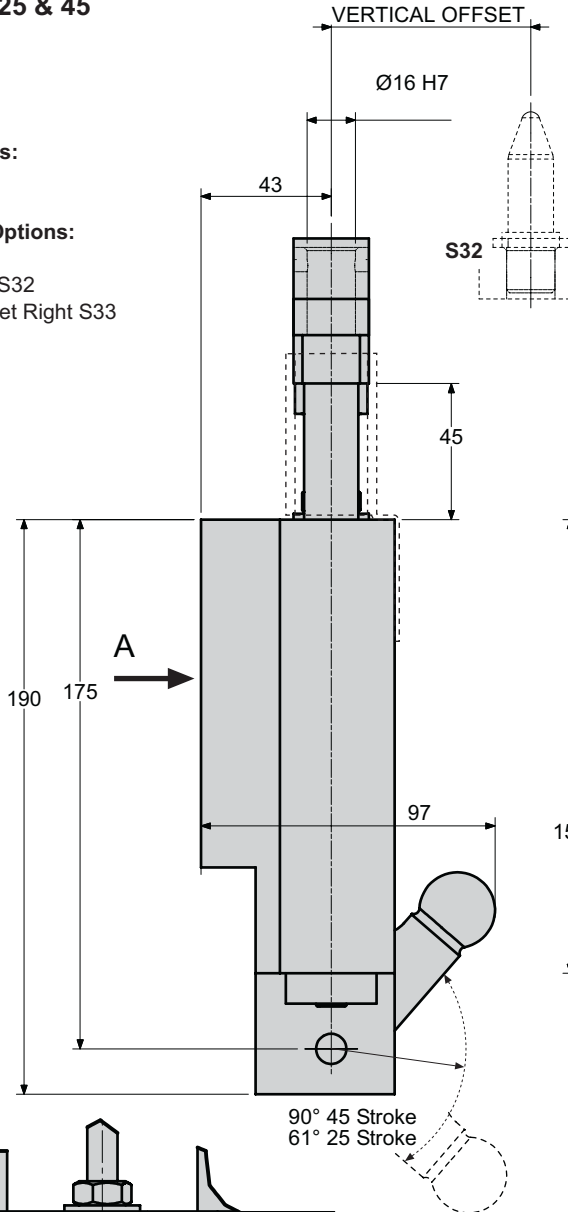

**Hand applied locator,
twin shaft, 25 & 45
stroke**

Weight 7.5kg

Stroke Options:
25,45

Pin Position Options:
Standard S31
Vertical Offset S32
Horizontal Offset Right S33

TO ORDER :

CLPJ10 -	25	S32	37
	Stroke		Offset Size
	25,45		- S31
			25-66 S32
			58-116 S33
Pin Position			
S00	No pin holder, standard hole pattern		
S01	No pin holder, symm opp hole pattern		
S31	Standard		
S32	Vertical Offset		
S33	Horizontal Offset		

Ordering example:

CLPJ10-25-S32-66

CLPJ10 Hand locator.
25 25 stroke
S32 Vertical offset
66 66mm Offset